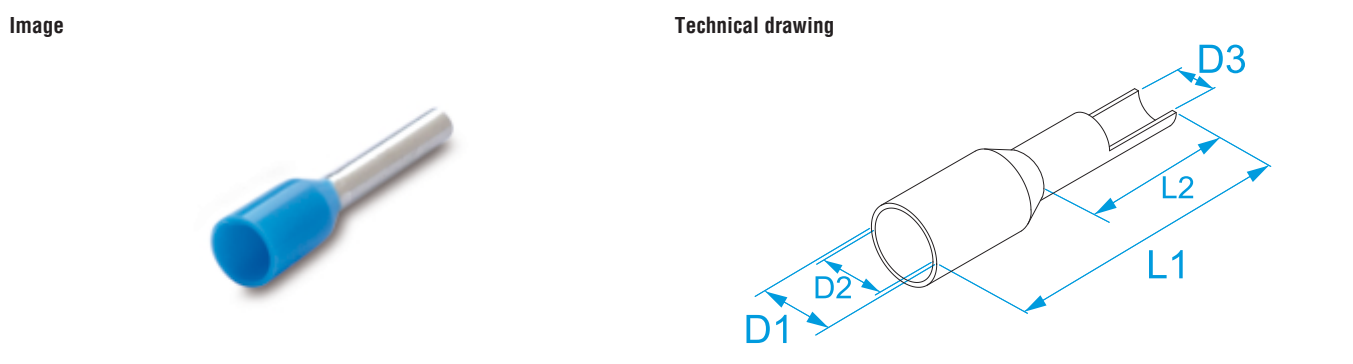

Product family: Terminals - End-sleeves terminals
Item code: 005003, 00701, 005001, 005004, 007034, 00500, 005005, 007036, 005002, 005012, 006011, 00501, 00601, 005011, 006012, 005021, 007021, 006021, 00502, 00702, 00602, 005022, 007022, 006022, 005023, 007023, 006023, 005031, 006031, 00503, 00503S, 00603, 005032, 006032, 005033, 006033, 005042, 006042, 00504, 00504S, 00504S1, 00604, 005041, 005041S, 006041, 005043, 006043, 00505, 00505S, 00605, 00506, 00506S, 00506S1, 00706, 005062, 007071, 005061, 007061, 00507, 00707, 00508, 00508S, 00508S1, 00708, 005081, 007081, 00509, 00709, 00510, 00510S, 00710, 00610, 00511, 00711, 00611, 00512, 00512S, 00712, 00612, 00513, 00713, 00613, 00514, 00714, 00614, 00515, 00715, 00615, 006163, 00516, 00716, 00616, 005161, 007161, 006161, 005162, 007162, 006162, 006173, 00517, 00617, 005171, 006171, 005172, 006172, 00518, 00618, 005181, 006181, 00519, 00520, 00521, 00522
Description: END-SLEEVES FOR COPPER CONDUCTORS - INSULATED - SINGLE CABLE

Specifications
TERMINAL MATERIAL: tinned copper
INSULATION MATERIAL: polypropylene (PP) without flame retardant
OPERATING TEMPERATURE: 105 °C max
ACCORDING TO STD.: DIN 46228-4 (tubular ferrules with plastic sleeve), UL486F (bare and covered ferrules), CSA C22.2 No.291-14 (bare and covered ferrules)